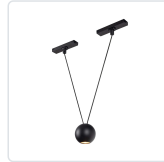

FARIA DOUBLE TRP27203

PENDANT

PROJECT

TRP27203-BG
Brushed Gold

TRP27203-BG-4K
Brushed Gold

TRP27203-BK
Black

TRP27203-BK-4K
Black

SPECIFICATION DETAILS

Fixture Dimensions	D2-3/4" x H2-5/8"
Light Source	Low Voltage LED
Wattage	7W
Delivered Lumens	420lm* (@3000K); 475lm* (@4000K);
Voltage	48V, with DC Class 2 LED driver (see available canopy/driver options)
Color Temperature	3000K; 4000K;
CRI (Ra)	90CRI
LED Rated Life	50,000 hours
Adjustable	Yes
Wire Length	120" Max
Location	Dry
CEC Title 24 JA8	Yes, JA8-2022

* For custom options, consult factory for details.

* For warranty information, please visit www.kuzcolighting.com/warranty

DESCRIPTION

Introducing the Faria Double track head for the Kuzco Trilo track system. This minimal rounded pendant swings between two wires for a unique look when connected to our sleek system. Each pendant comes with 120" of wire to adjust to the needs of your space.

2-5/8"

Ø2-3/4"

Finish
BK - Black
BG - Brushed Gold

KUZCO

CANADA: 19054 28TH AVENUE - SURREY, BC V3Z 6M3

USA: 3035 E. LONE MOUNTAIN ROAD - LAS VEGAS, NV 89081

WWW.KUZCOLIGHTING.COM

© 2024 KUZCO LIGHTING. ALL RIGHTS RESERVED.