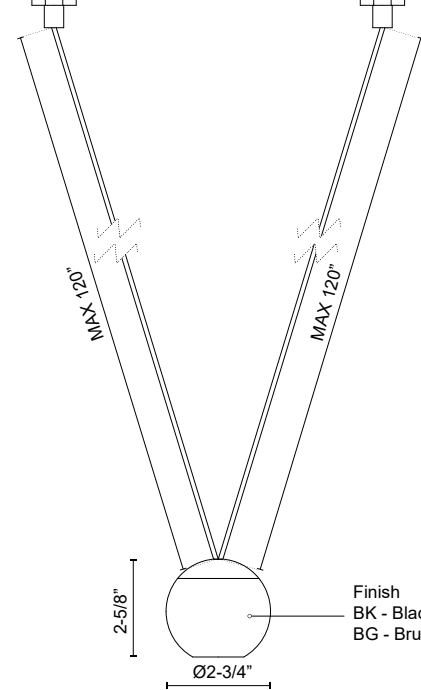

FARIA DOUBLE TRP27203

PENDANT

PROJECT

TRP27203-BG
Brushed Gold

TRP27203-BG-4K
Brushed Gold

TRP27203-BK
Black

TRP27203-BK-4K
Black

SPECIFICATION DETAILS

Fixture Dimensions	D2-3/4" x H2-5/8"
Light Source	Low Voltage LED
Wattage	7W
Delivered Lumens	420lm* (@3000K); 475lm* (@4000K);
Voltage	48V, with DC Class 2 LED driver (see available canopy/driver options)
Color Temperature	3000K; 4000K;
CRI (Ra)	90CRI
LED Rated Life	50,000 hours
Adjustable	Yes
Wire Length	120" Max
Location	Dry
CEC Title 24 JA8	Yes, JA8-2022

* For custom options, consult factory for details.

* For warranty information, please visit www.kuzcolighting.com/warranty

DESCRIPTION

Introducing the Faria Double track head for the Kuzco Trilo track system. This minimal rounded pendant swings between two wires for a unique look when connected to our sleek system. Each pendant comes with 120" of wire to adjust to the needs of your space.

2-5/8"

Ø2-3/4"

Finish
BK - Black
BG - Brushed Gold

KUZCO

CANADA: 19054 28TH AVENUE - SURREY, BC V3Z 6M3

USA: 3035 E. LONE MOUNTAIN ROAD - LAS VEGAS, NV 89081

WWW.KUZCOLIGHTING.COM

© 2024 KUZCO LIGHTING. ALL RIGHTS RESERVED.