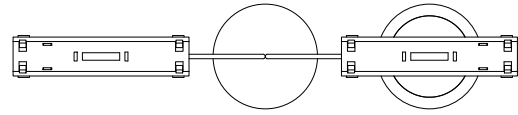

FARIA DOUBLE TRP27203

PENDANT

PROJECT

TRP27203-BG
Brushed Gold

TRP27203-BG-4K
Brushed Gold

TRP27203-BK
Black

TRP27203-BK-4K
Black

SPECIFICATION DETAILS

Fixture Dimensions	D2-3/4" x H2-5/8"
Light Source	Low Voltage LED
Wattage	7W
Delivered Lumens	420lm* (@3000K); 475lm* (@4000K);
Voltage	48V, with DC Class 2 LED driver (see available canopy/driver options)
Color Temperature	3000K; 4000K;
CRI (Ra)	90CRI
LED Rated Life	50,000 hours
Adjustable	Yes
Wire Length	120" Max
Location	Dry
CEC Title 24 JA8	Yes, JA8-2022

* For custom options, consult factory for details.

* For warranty information, please visit www.kuzcolighting.com/warranty

DESCRIPTION

Introducing the Faria Double track head for the Kuzco Trilo track system. This minimal rounded pendant swings between two wires for a unique look when connected to our sleek system. Each pendant comes with 120" of wire to adjust to the needs of your space.