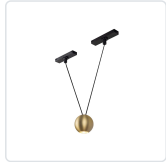

FARIA DOUBLE TRP27203

PENDANT

PROJECT

TRP27203-BG
Brushed Gold

TRP27203-BG-4K
Brushed Gold

TRP27203-BK
Black

TRP27203-BK-4K
Black

SPECIFICATION DETAILS

Fixture Dimensions	D2-3/4" x H2-5/8"
Light Source	Low Voltage LED
Wattage	7W
Delivered Lumens	420lm* (@3000K); 475lm* (@4000K);
Voltage	48V, with DC Class 2 LED driver (see available canopy/driver options)
Color Temperature	3000K; 4000K;
CRI (Ra)	90CRI
LED Rated Life	50,000 hours
Adjustable	Yes
Wire Length	120" Max
Location	Dry
CEC Title 24 JA8	Yes, JA8-2022

* For custom options, consult factory for details.

* For warranty information, please visit www.kuzcolighting.com/warranty

DESCRIPTION

Introducing the Faria Double track head for the Kuzco Trilo track system. This minimal rounded pendant swings between two wires for a unique look when connected to our sleek system. Each pendant comes with 120" of wire to adjust to the needs of your space.

2-5/8"

Ø2-3/4"

Finish
BK - Black
BG - Brushed Gold

KUZCO

CANADA: 19054 28TH AVENUE - SURREY, BC V3Z 6M3

USA: 3035 E. LONE MOUNTAIN ROAD - LAS VEGAS, NV 89081

WWW.KUZCOLIGHTING.COM

© 2024 KUZCO LIGHTING. ALL RIGHTS RESERVED.